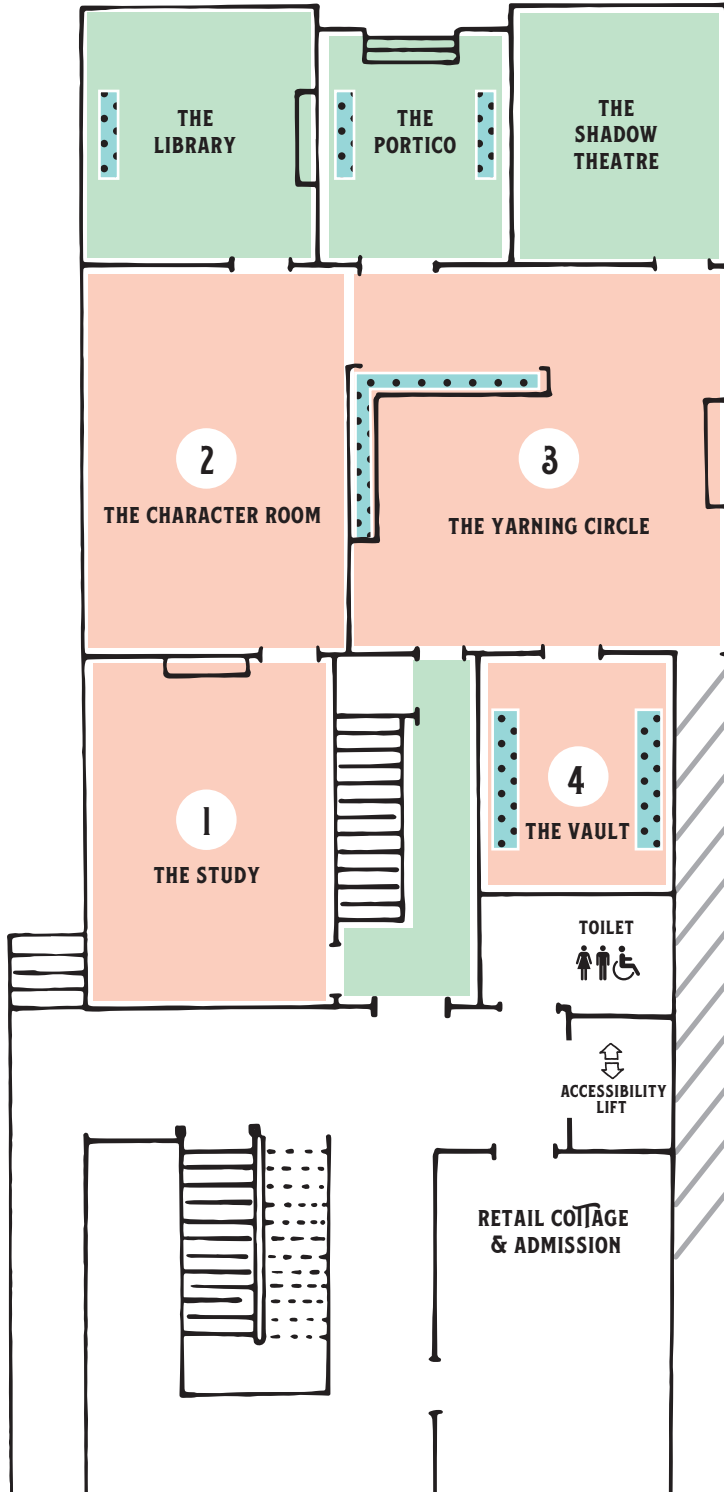

## GROUND FLOOR

## FIRST FLOOR

## SENSORY FRIENDLY MAP

1. **The Study** – This room has a TV on the wall with music playing over a slideshow of photos. There is also a telephone on the desk that rings loudly – we ask that you leave it off the hook.
2. **The Character Room** – This room has audio at speaking volume when the cupboard doors are opened, as well as noise pollution from the adjacent space.
3. **The Yarning Circle** – This room has a TV on the wall with a video playing at speaking volume.
4. **The Vault** – This room is an old bank vault, so the room is narrow with an arched ceiling. There is narrated audio playing, and the hard surfaces make the sound echoey.
5. **The Theaterette** – This is a dimmed room. It has a TV on the wall playing looping footage with narrated audio at speaking volume.
6. **The Proud Marys Room** – This room has a monitor playing looping footage with narrated audio at speaking levels.