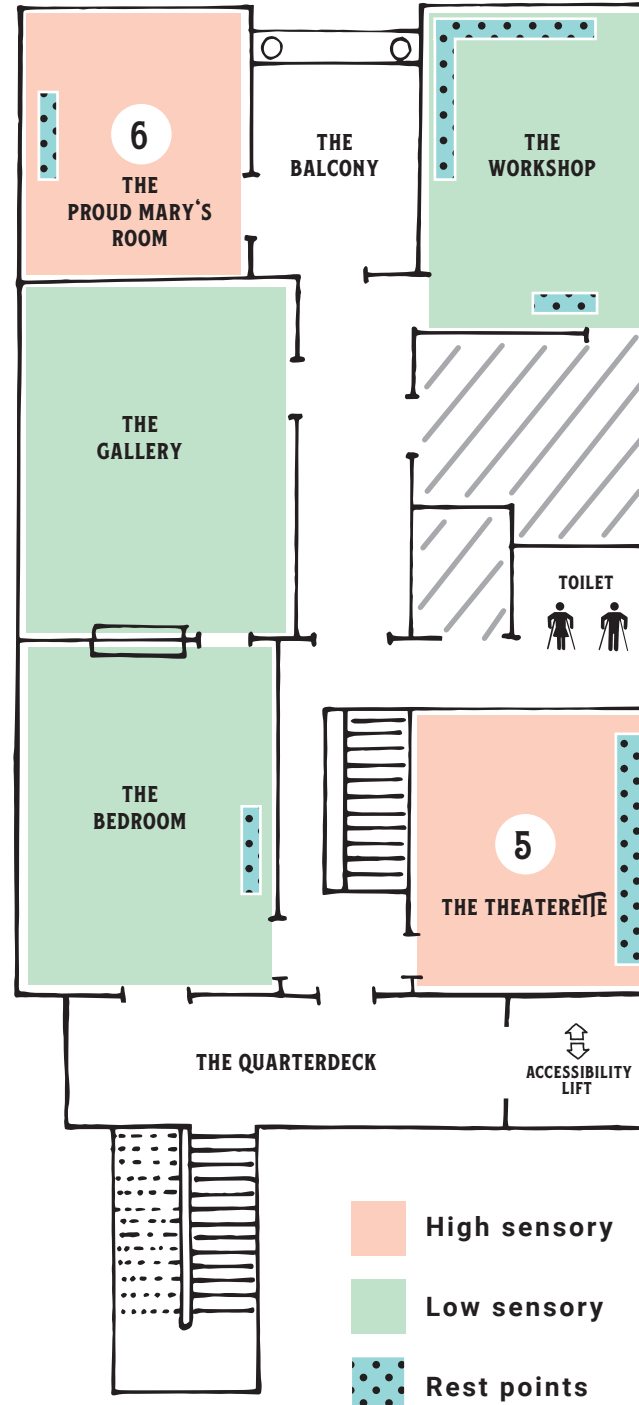

## GROUND FLOOR

## FIRST FLOOR

## SENSORY FRIENDLY MAP

1. **The Study** – This room has a TV on the wall with music playing over a slideshow of photos. There is also a telephone on the desk that rings loudly – we ask that you leave it off the hook.
2. **The Character Room** – This room has audio at speaking volume when the cupboard doors are opened, as well as noise pollution from the adjacent space.
3. **The Yarning Circle** – This room has a TV on the wall with a video playing at speaking volume.
4. **The Vault** – This room is an old bank vault, so the room is narrow with an arched ceiling. There is narrated audio playing, and the hard surfaces make the sound echoey.
5. **The Theaterette** – This is a dimmed room. It has a TV on the wall playing looping footage with narrated audio at speaking volume.
6. **The Proud Marys Room** – This room has a monitor playing looping footage with narrated audio at speaking levels.